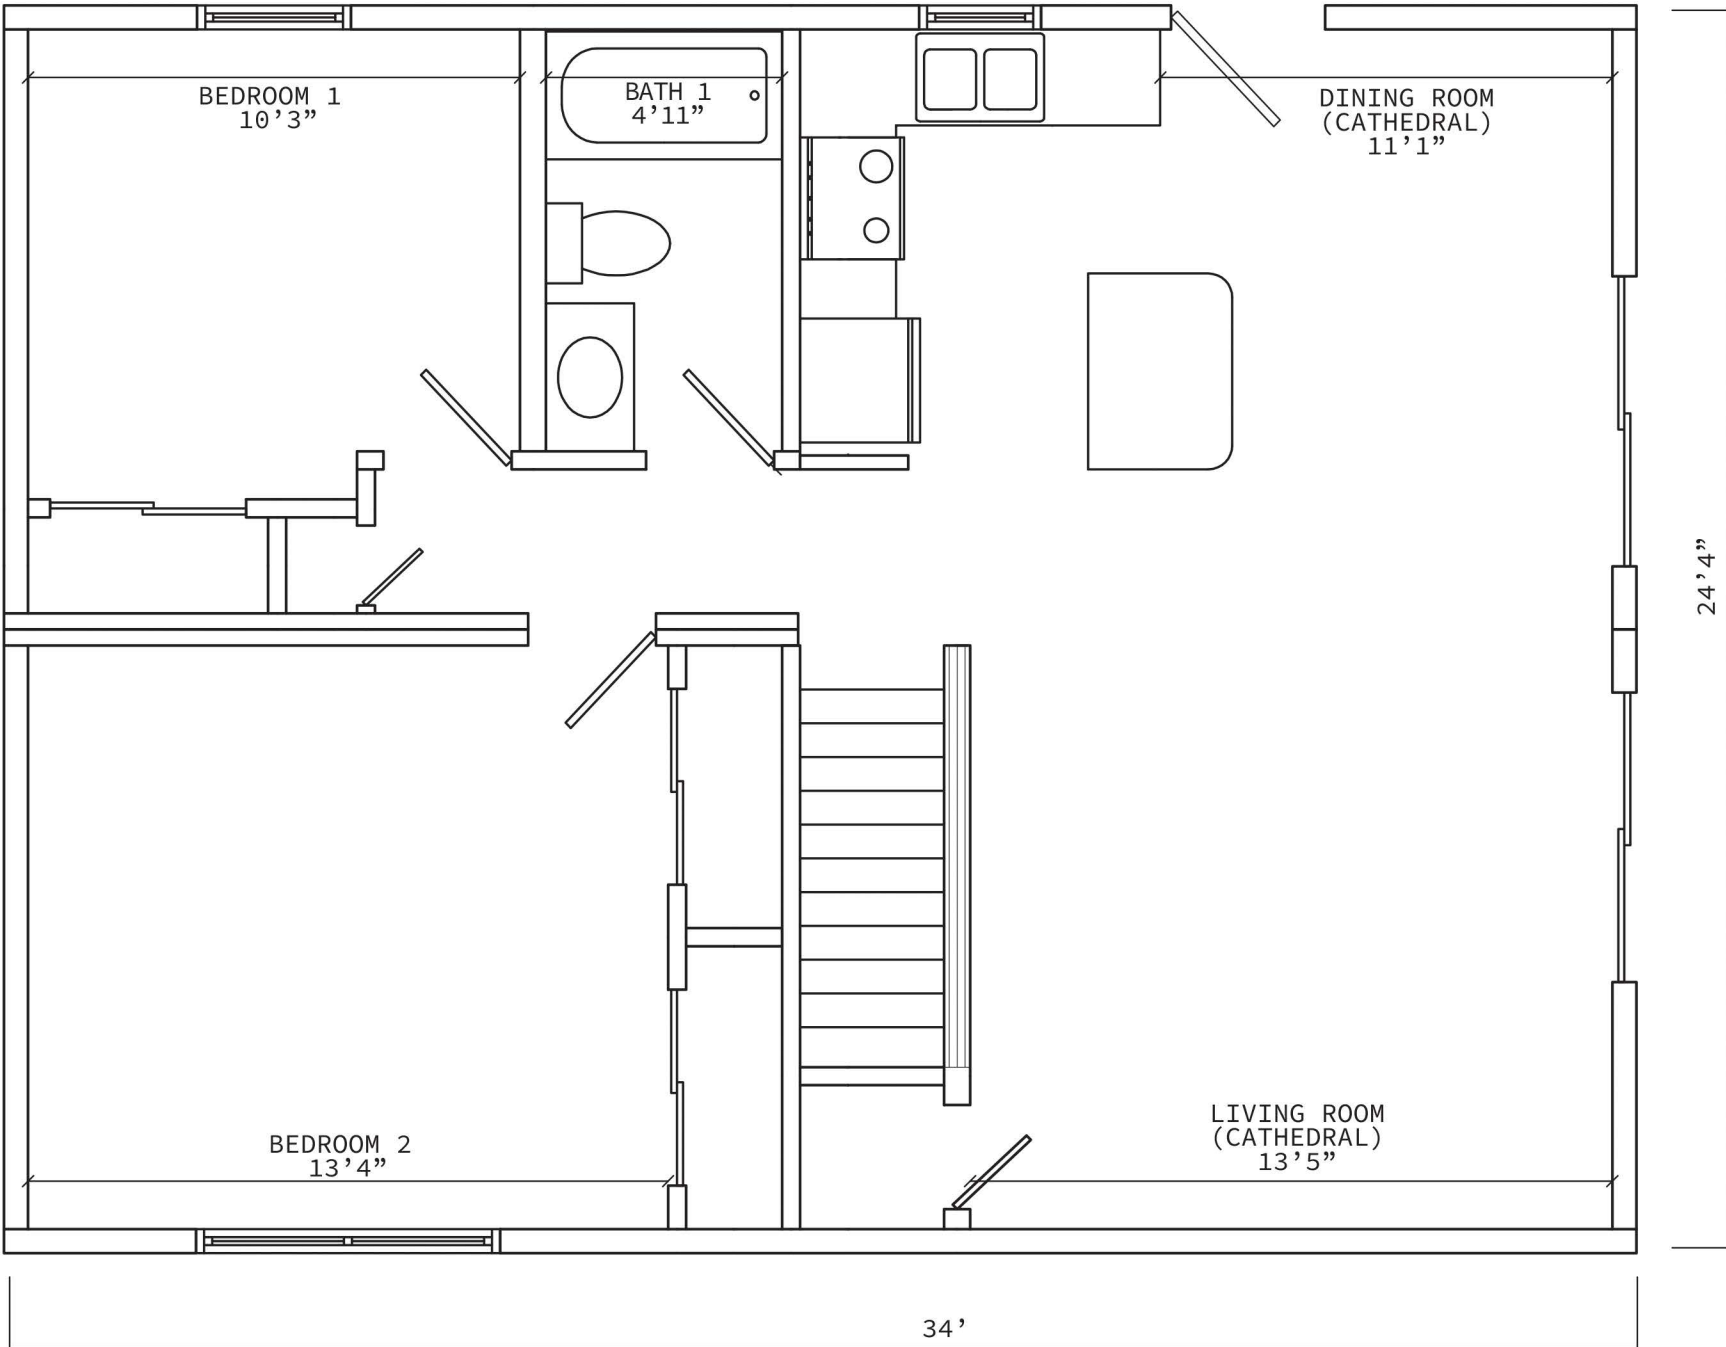

Chateau Villa #226

BEDROOM 1
10'3"

BATH 1
4'11"

DINING ROOM
(CATHEDRAL)
11'1"

BEDROOM 2
13'4"

LIVING ROOM
(CATHEDRAL)
13'5"

34'

24'4"